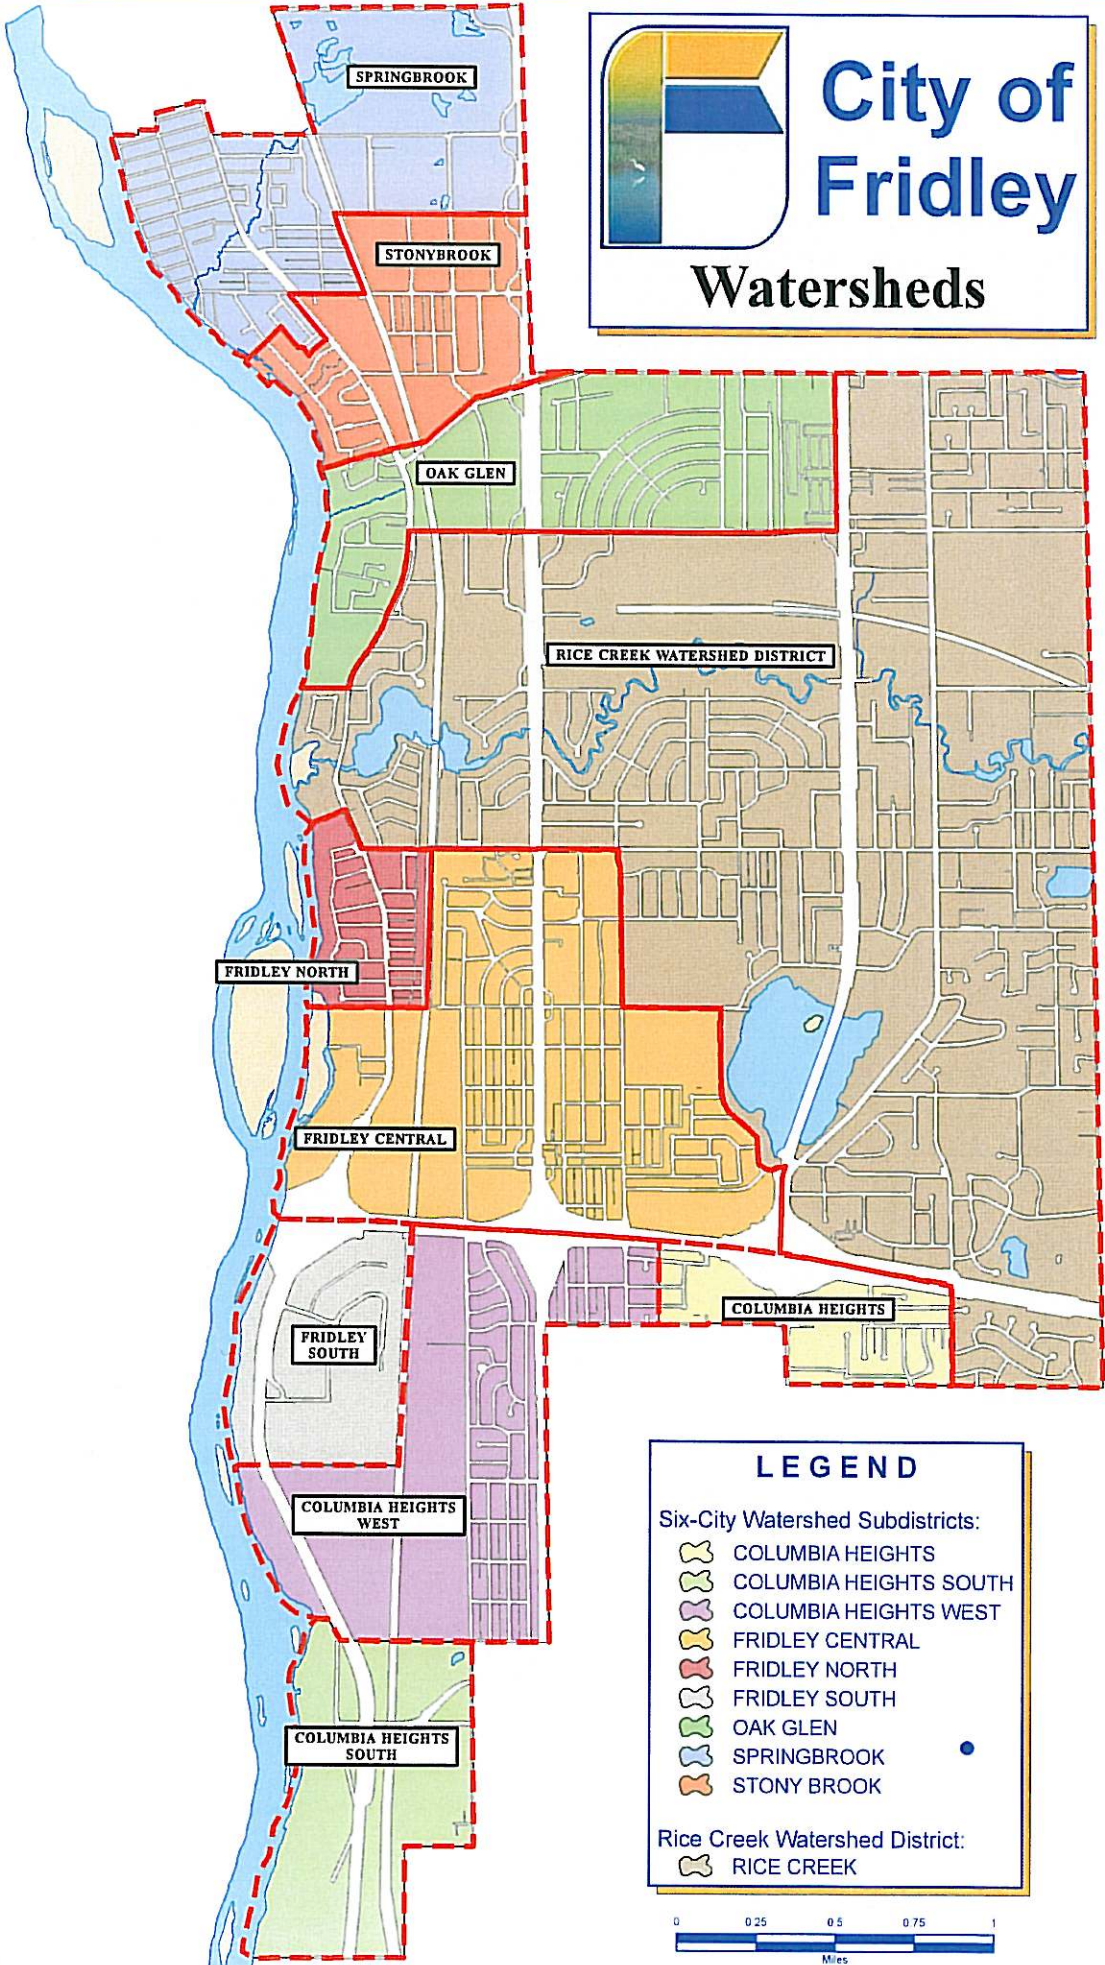

City of Fridley

Watersheds

LEGEND

Six-City Watershed Subdistricts:

- COLUMBIA HEIGHTS
- COLUMBIA HEIGHTS SOUTH
- COLUMBIA HEIGHTS WEST
- FRIDLEY CENTRAL
- FRIDLEY NORTH
- FRIDLEY SOUTH
- OAK GLEN
- SPRINGBROOK
- STONY BROOK

Rice Creek Watershed District:

- RICE CREEK